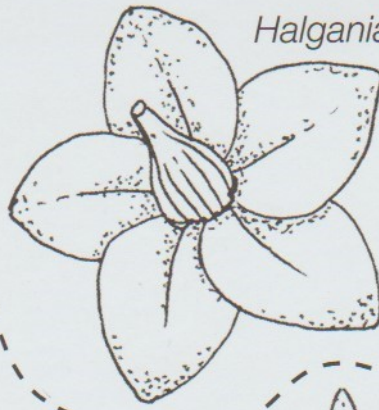

○ **BLUE FLOWERS**

*Agrostocrinum scabrum*

*Halgania anagalloides*

*Goodenia coerulea*

*Dianella revoluta*

*Chamaescilla corymbosa 2*

linear leaf

similar flowers,  
different leaves

curly leaf

*Chamaescilla spiralis*

*Dampiera sacculata*

Cuckoo Wasp

*Calectasia demarzii*

*Thelymitra vulgaris*

Slender Sun Orchid