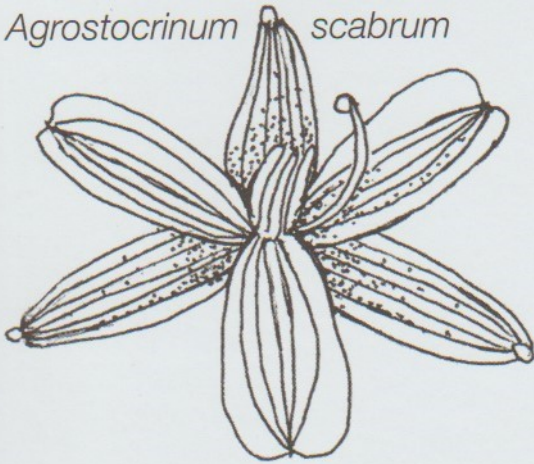

○ **BLUE FLOWERS**

*Agrostocrinum scabrum*

*Halgania anagalloides*

*Goodenia coerulea*

*Dianella revoluta*

*Chamaescilla corymbosa 2*

linear leaf

similar flowers,  
different leaves

curly leaf

*Chamaescilla spiralis*

*Dampiera sacculata*

Cuckoo Wasp

*Calectasia demarzii*

*Thelymitra vulgaris*

Slender Sun Orchid