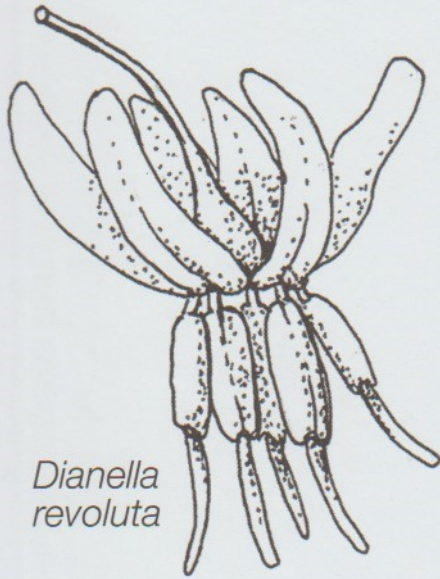

○ **BLUE FLOWERS**

*Agrostocrinum scabrum*

*Halgania anagalloides*

*Goodenia coerulea*

*Dianella revoluta*

*Chamaescilla corymbosa 2*

linear leaf

similar flowers,  
different leaves

curly leaf

*Chamaescilla spiralis*

*Dampiera sacculata*

Cuckoo Wasp

*Calectasia demarzii*

*Thelymitra vulgaris*

Slender Sun Orchid