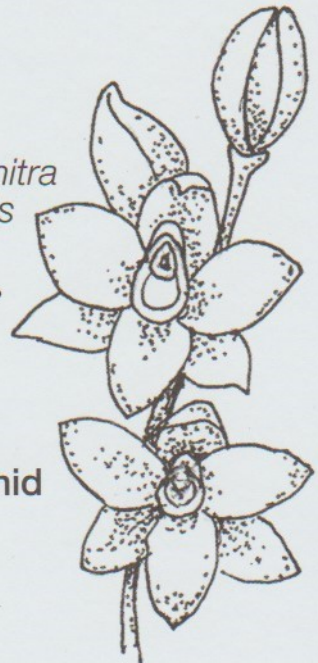

○ **BLUE FLOWERS**

*Agrostocrinum scabrum*

*Halgania anagalloides*

*Goodenia coerulea*

*Dianella revoluta*

*Chamaescilla corymbosa 2*

linear leaf

similar flowers,  
different leaves

curly leaf

*Chamaescilla spiralis*

*Dampiera sacculata*

Cuckoo Wasp

*Calectasia demarzii*

*Thelymitra vulgaris*

Slender Sun Orchid